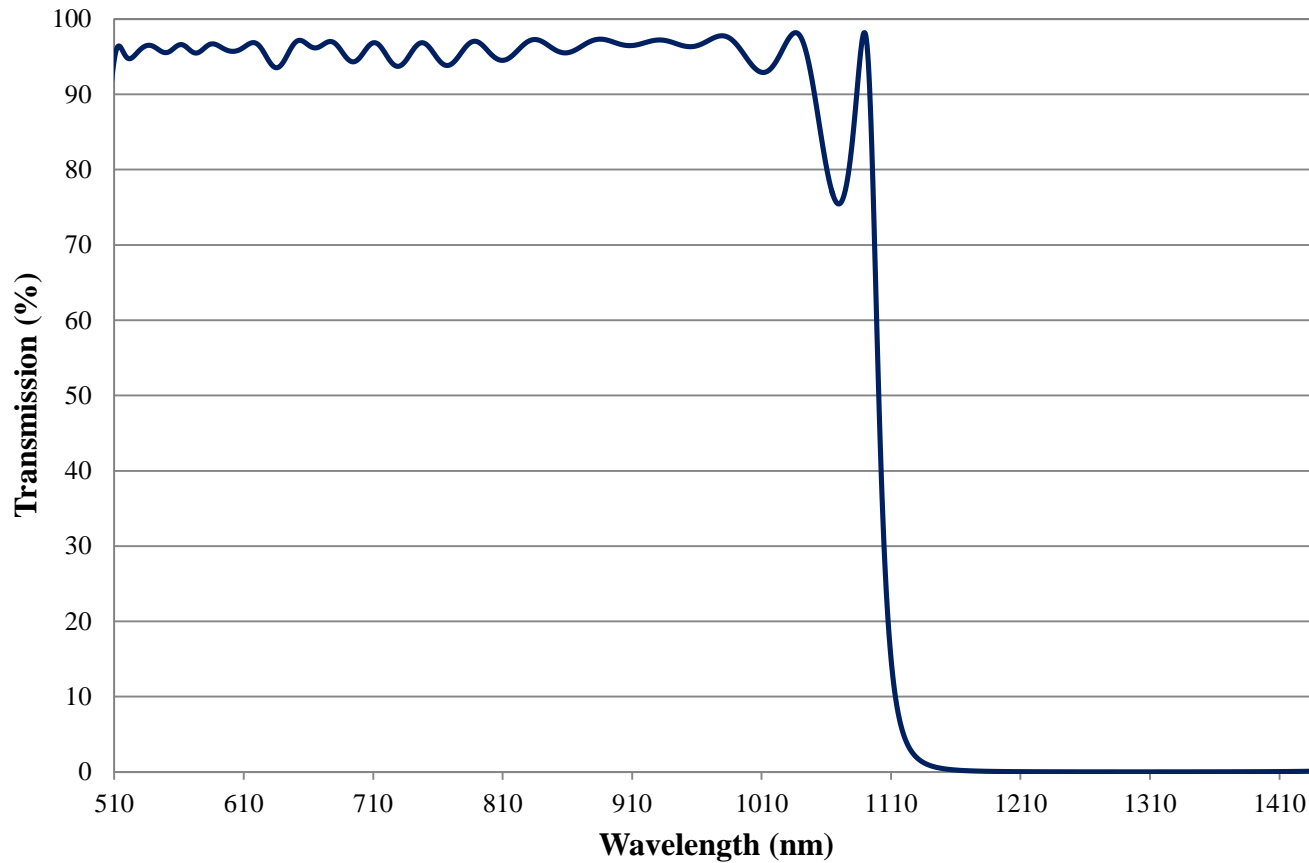

Coating Curve

Edmund Optics Inc.
USA | Asia | Europe

COATING CURVE

1100nm Techspec Shortpass Filter: OD >2.0 Coating Performance FOR REFERENCE ONLY

Coating Curve

Edmund Optics Inc.
USA | Asia | Europe

COATING CURVE

1100nm Techspec Shortpass Filter: OD >2.0 Coating Performance FOR REFERENCE ONLY