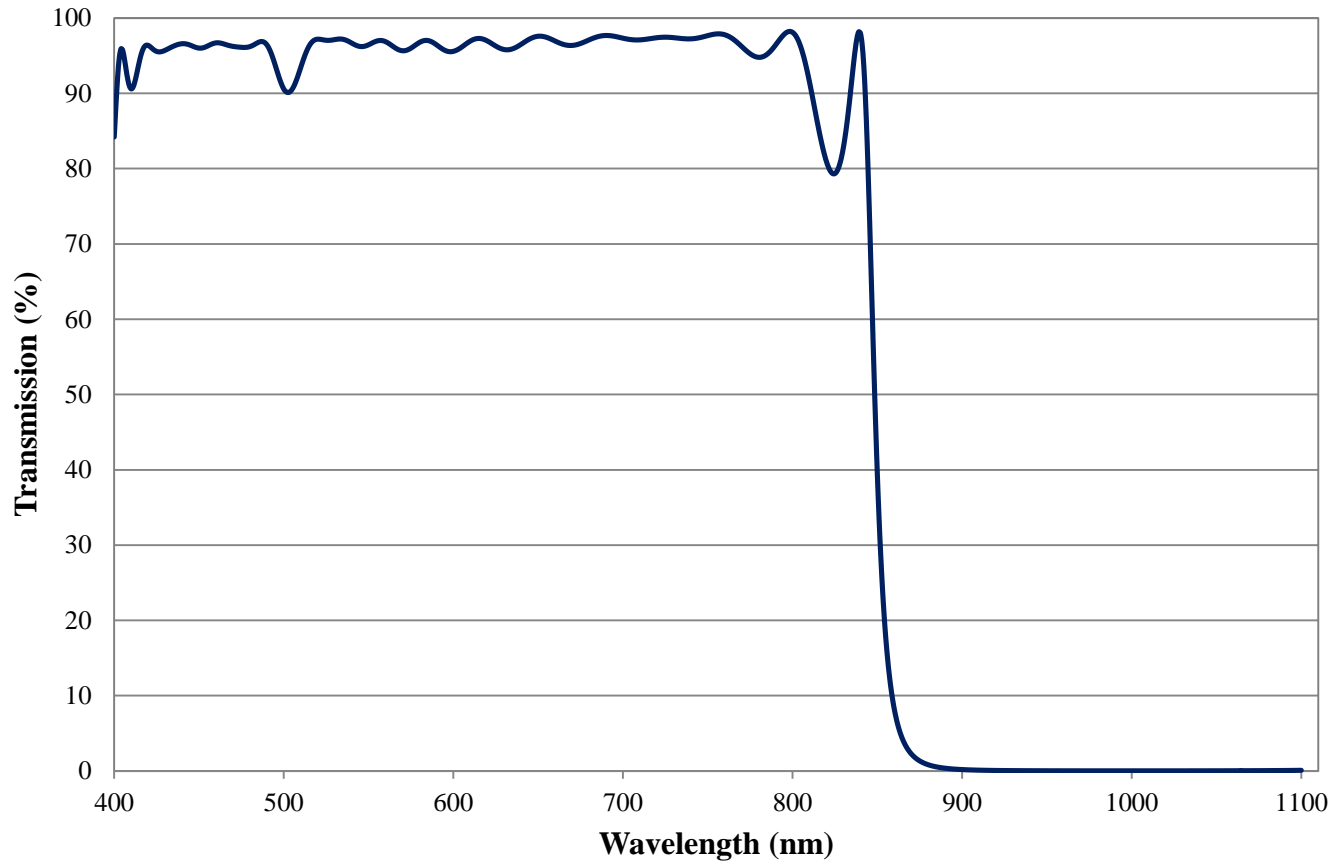

Coating Curve

Edmund Optics Inc.
USA | Asia | Europe

COATING CURVE

850nm Techspec Shortpass Filter: OD >2.0 Coating Performance FOR REFERENCE ONLY

Coating Curve

Edmund Optics Inc.
USA | Asia | Europe

COATING CURVE

850nm Techspec Shortpass Filter: OD >2.0 Coating Performance FOR REFERENCE ONLY