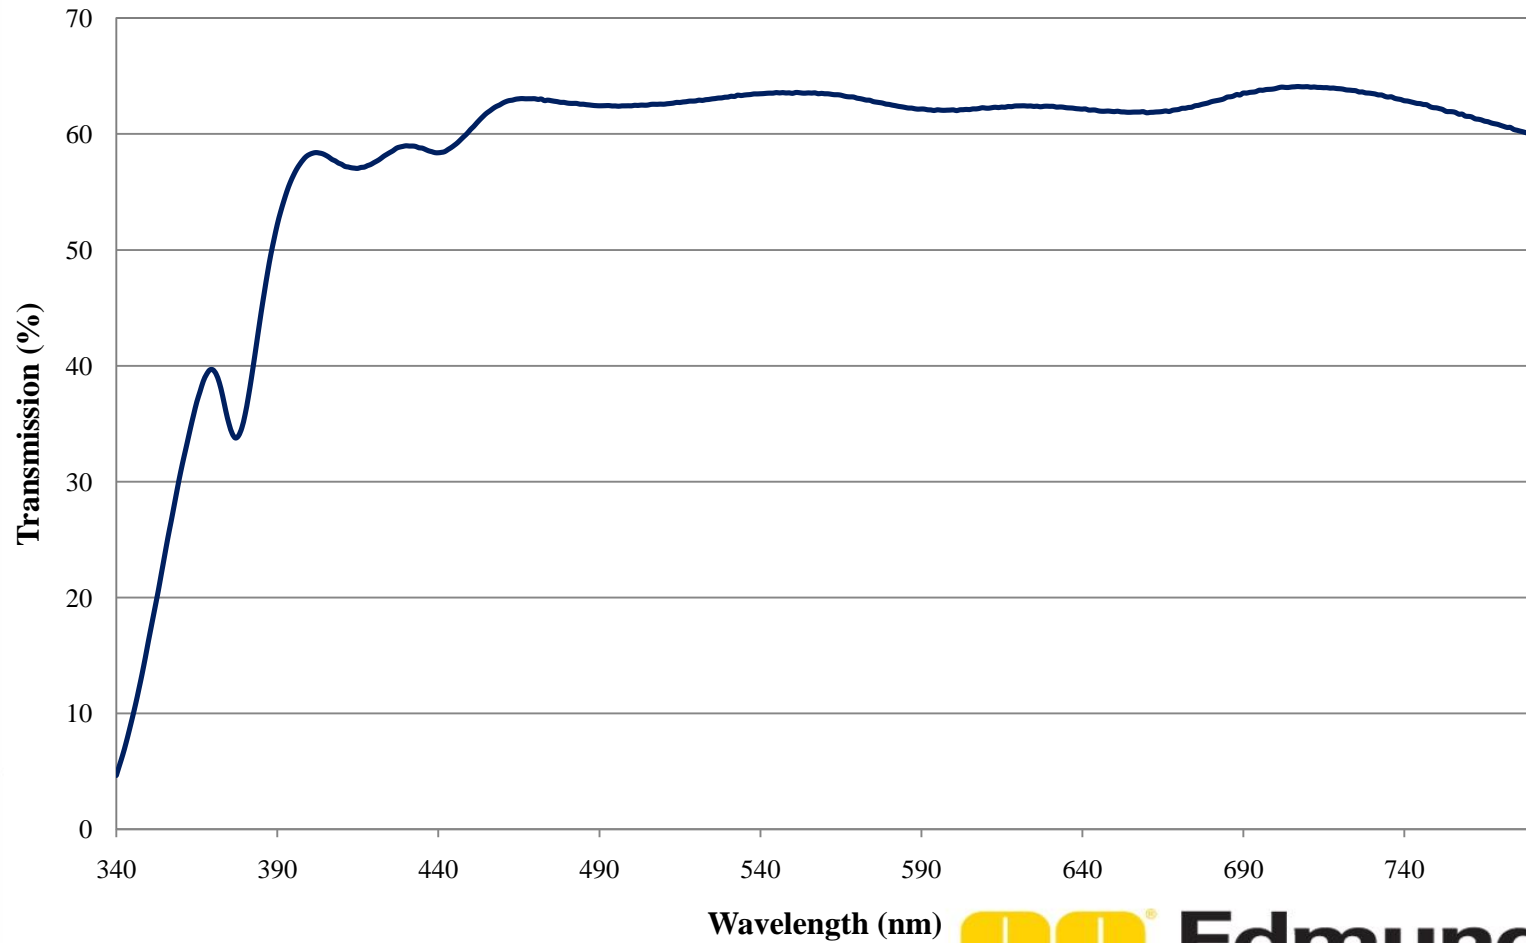

Coating Curve

Edmund Optics Inc.
USA | Asia | Europe

COATING CURVE

0.2 OD Absorptive ND Filter FOR REFERENCE ONLY

Wavelength (nm)

www.edmundoptics.com