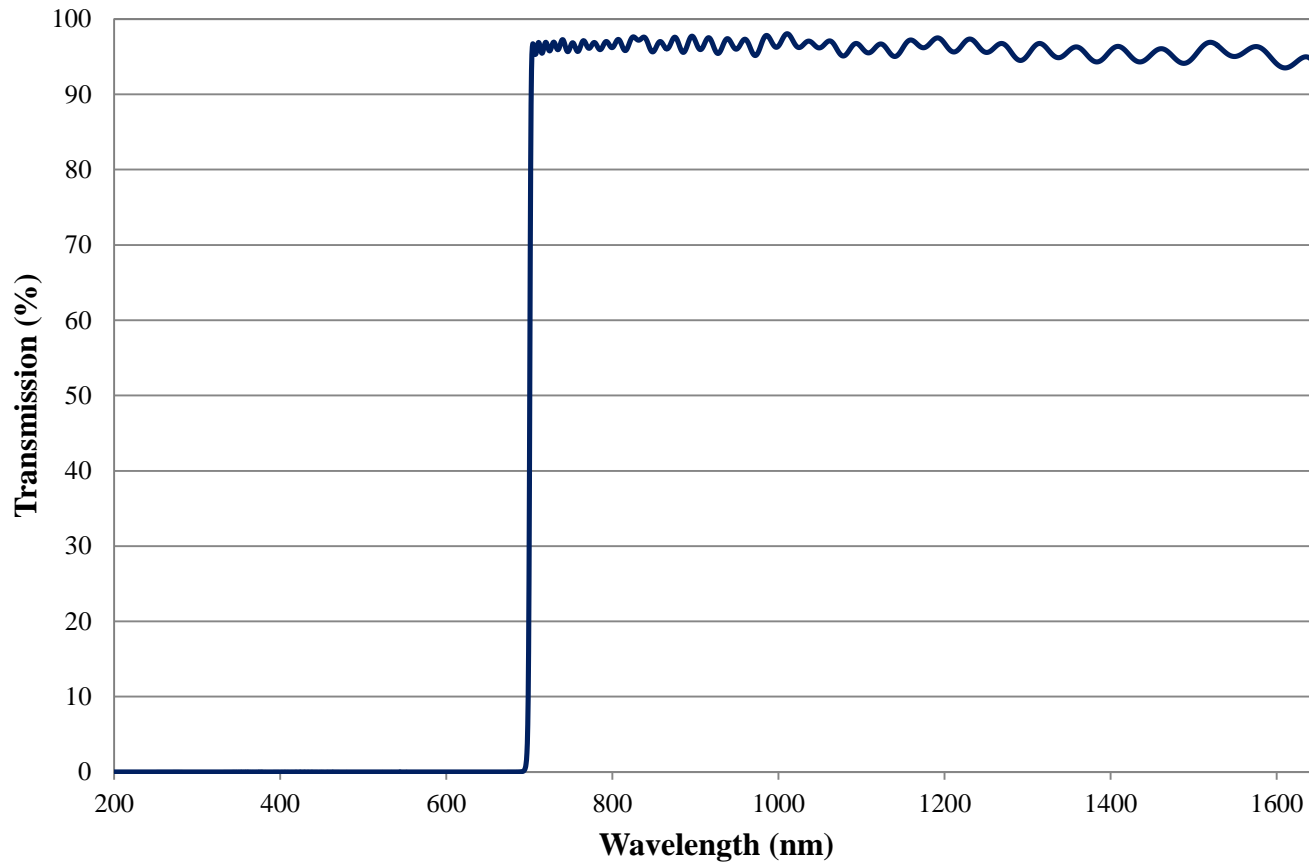

Coating Curve

Edmund Optics Inc.
USA | Asia | Europe

COATING CURVE

700nm High Performance Longpass Filter, OD >4.0 Coating Performance FOR REFERENCE ONLY

Coating Curve

Edmund Optics Inc.
USA | Asia | Europe

COATING CURVE

700nm High Performance Longpass Filter OD >4.0 Coating Performance FOR REFERENCE ONLY