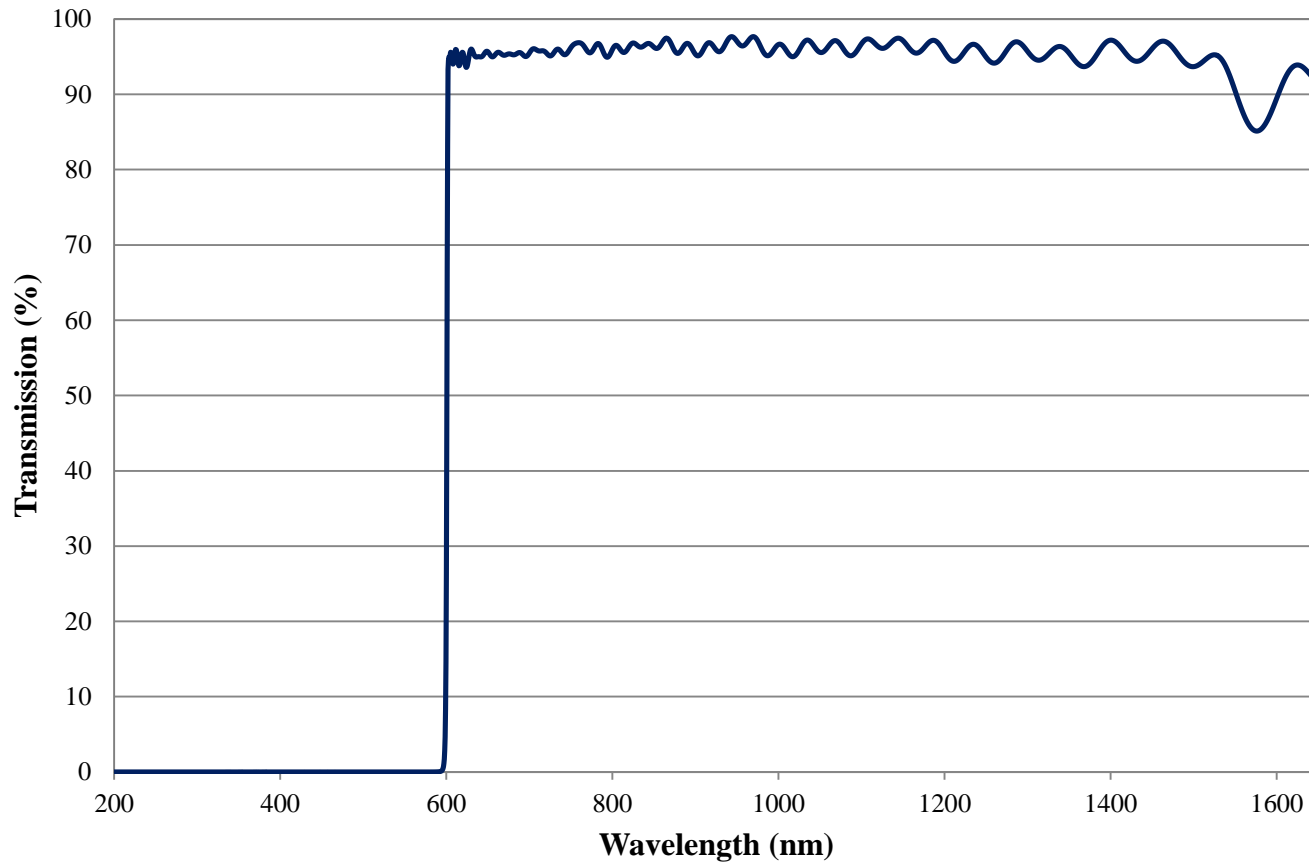

## 600nm High Performance Longpass Filter, OD >4.0 Coating Performance FOR REFERENCE ONLY