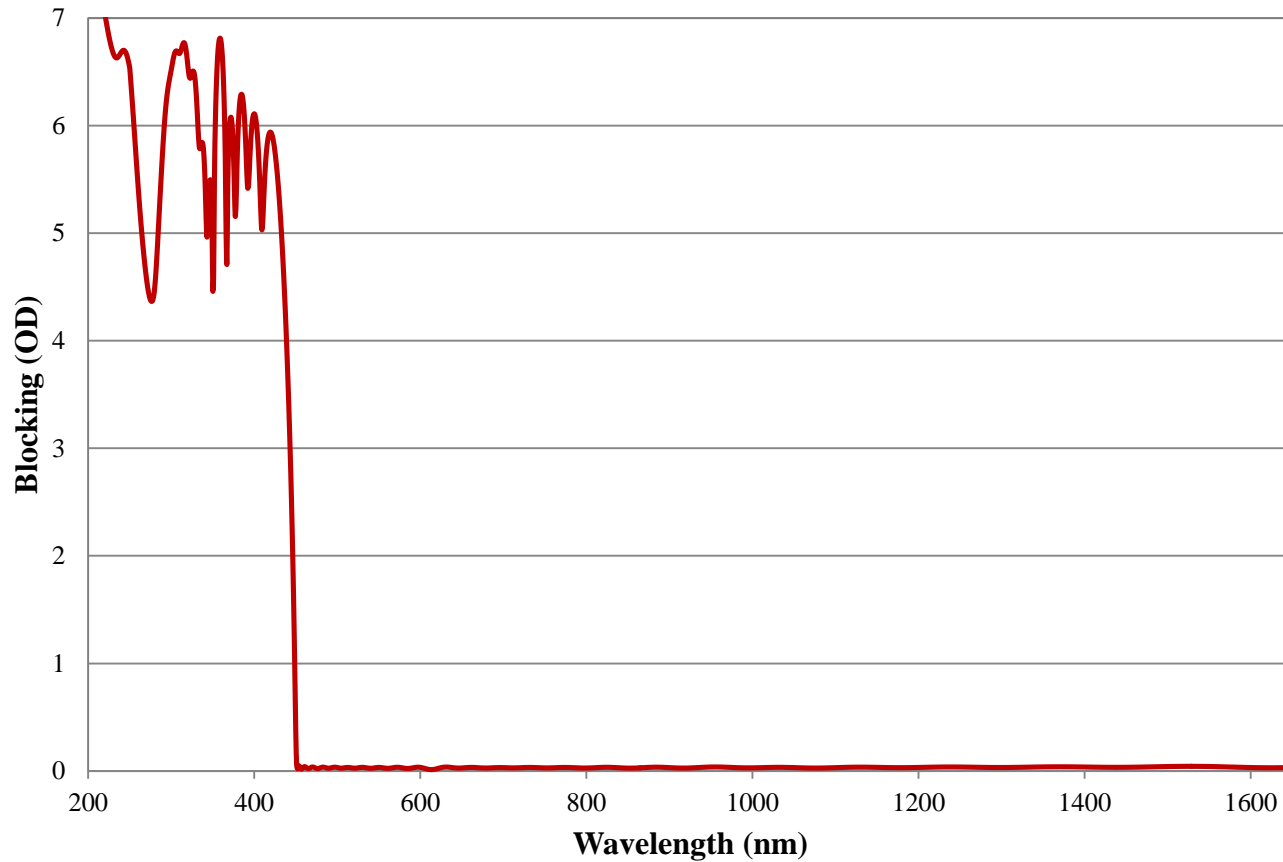

Coating Curve

Edmund Optics Inc.
USA | Asia | Europe

450nm High Performance Longpass Filter OD >4.0 Coating Performance FOR REFERENCE ONLY

COATING CURVE