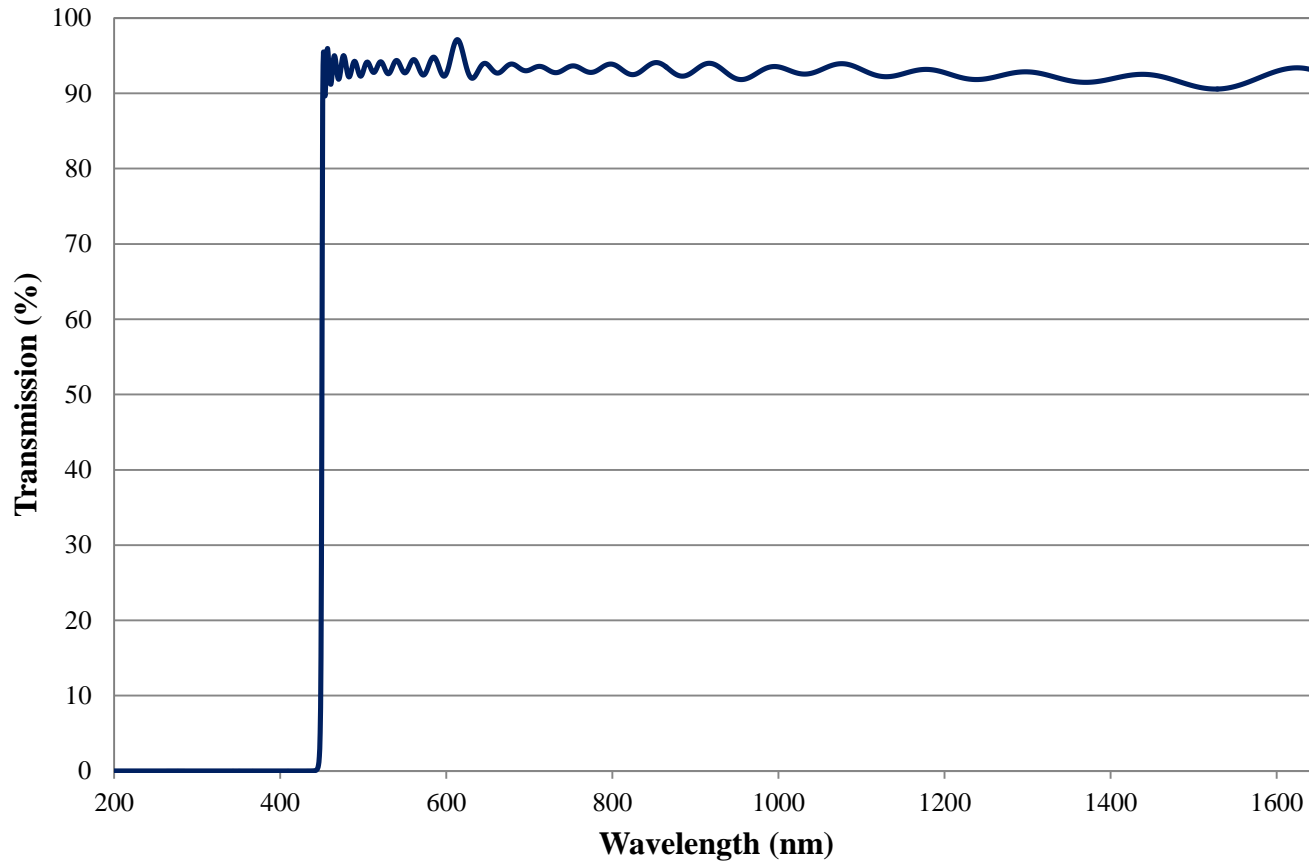

## 450nm High Performance Longpass Filter, OD >4.0 Coating Performance FOR REFERENCE ONLY

## 450nm High Performance Longpass Filter OD >4.0 Coating Performance FOR REFERENCE ONLY

COATING CURVE