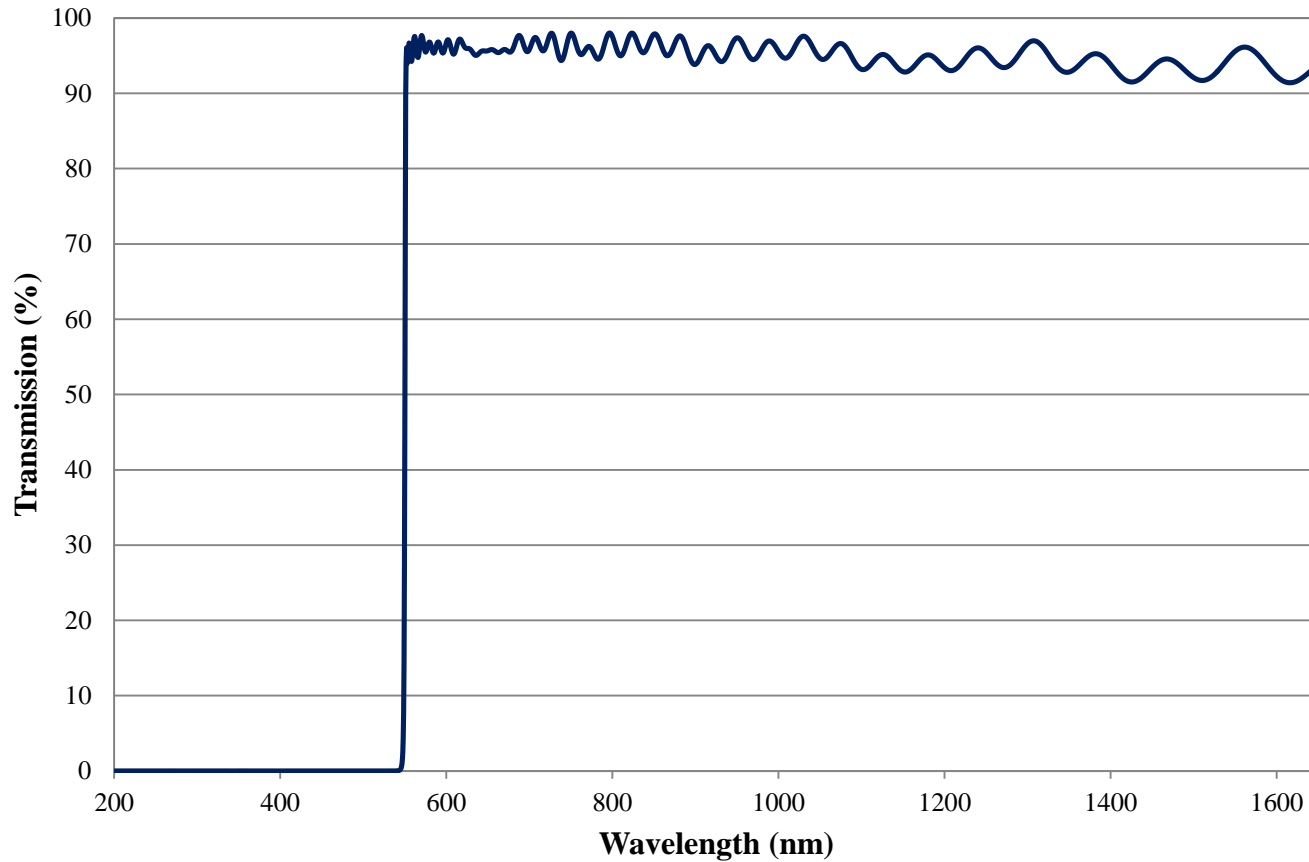

## 550nm High Performance Longpass Filter, OD >4.0 Coating Performance FOR REFERENCE ONLY