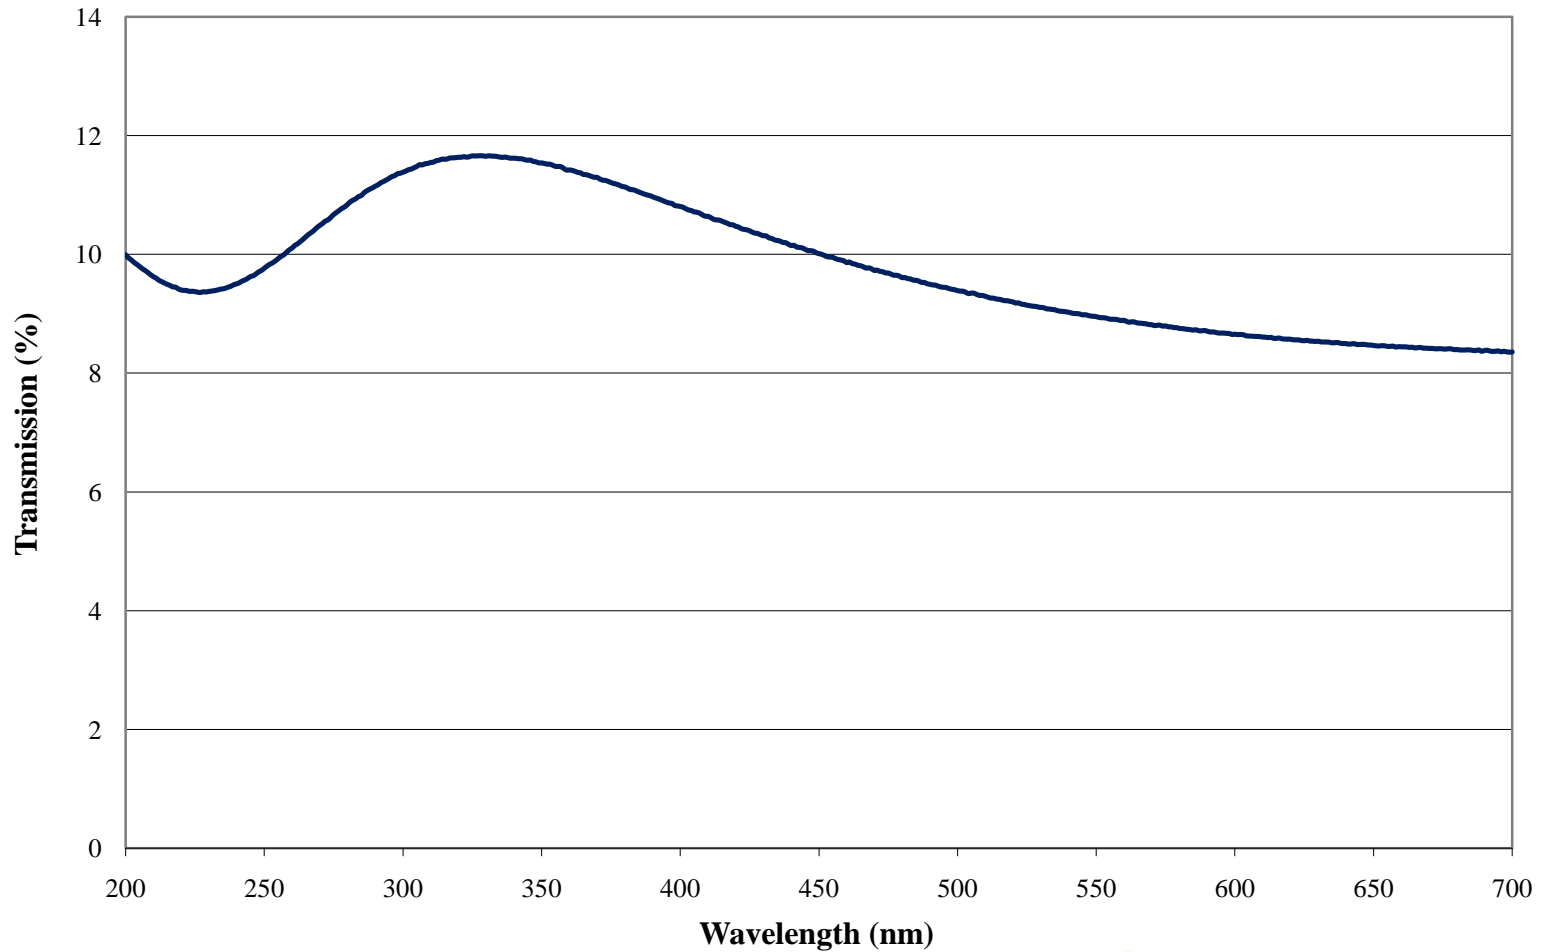

## ND 1.0 Coating Performance FOR REFERENCE ONLY

COATING CURVE

© COPYRIGHT 2009 EDMUND OPTICS, INC. ALL RIGHTS RESERVED