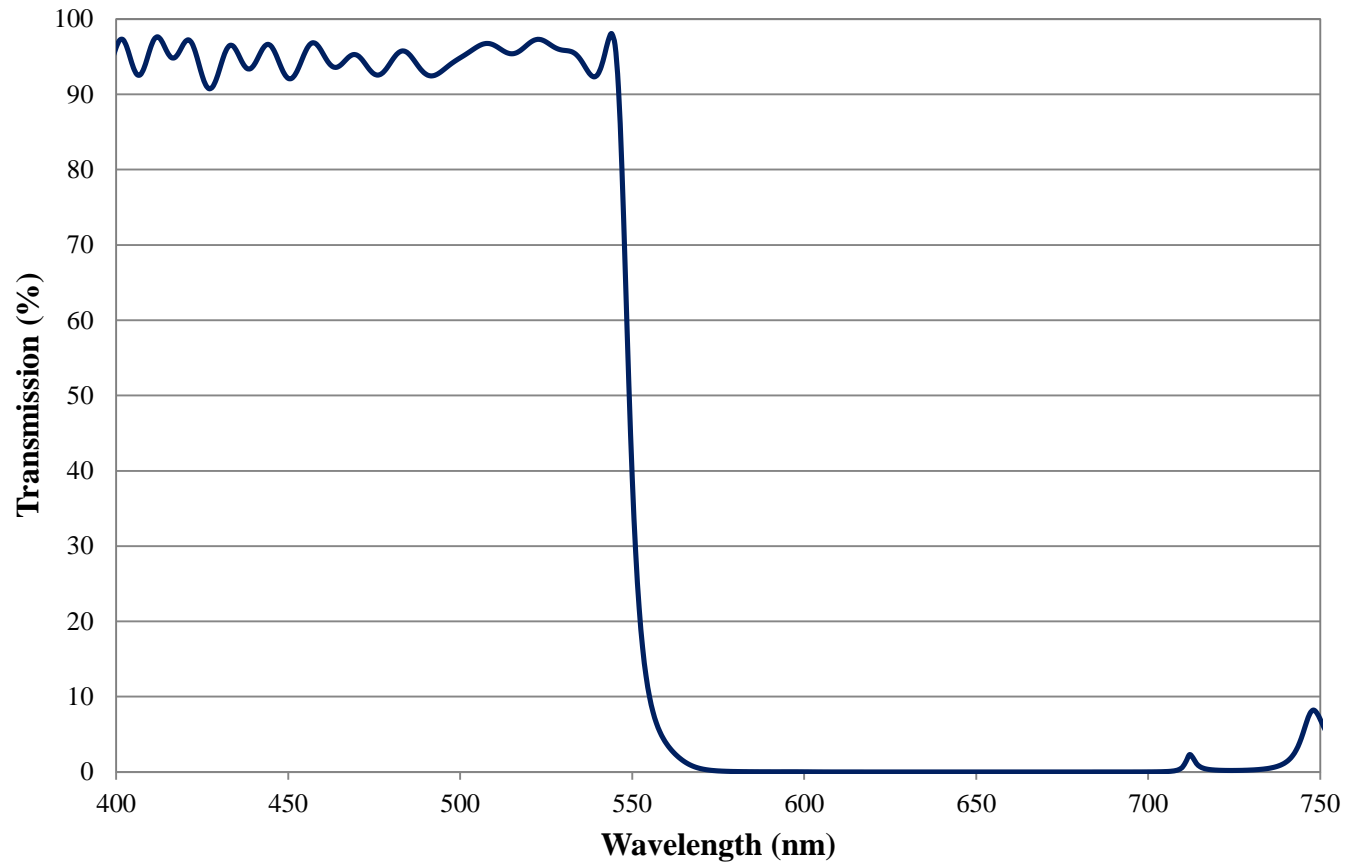

Coating Curve

Edmund Optics Inc.
USA | Asia | Europe

550nm Techspec Shortpass Filter: OD >2.0 Coating Performance FOR REFERENCE ONLY

COATING CURVE

Coating Curve

Edmund Optics Inc.
USA | Asia | Europe

550nm Techspec Shortpass Filter: OD >2.0 Coating Performance FOR REFERENCE ONLY

COATING CURVE