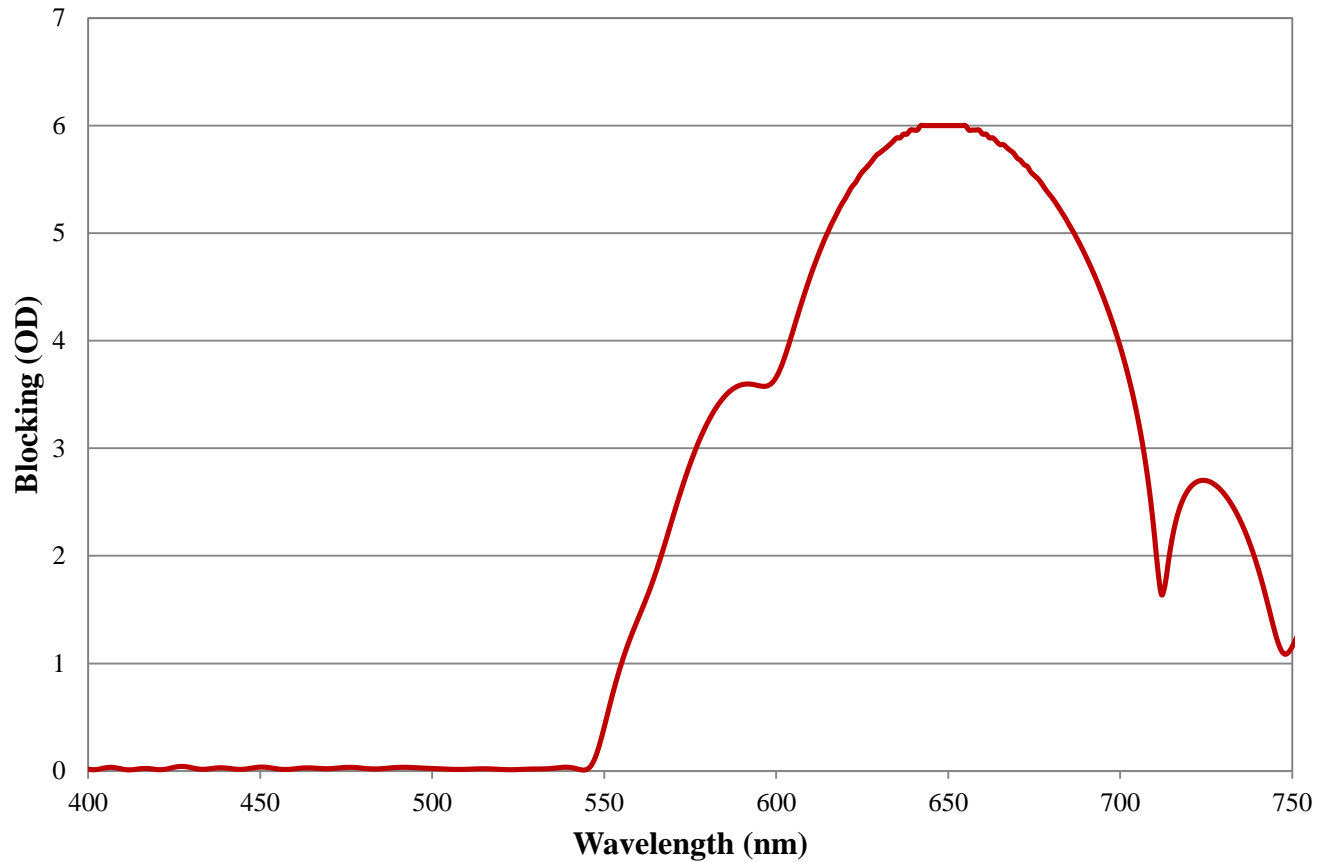

Coating Curve

Edmund Optics Inc.
USA | Asia | Europe

550nm Techspec Shortpass Filter: OD >2.0 Coating Performance FOR REFERENCE ONLY

COATING CURVE

Coating Curve

Edmund Optics Inc.
USA | Asia | Europe

550nm Techspec Shortpass Filter: OD >2.0 Coating Performance FOR REFERENCE ONLY

COATING CURVE