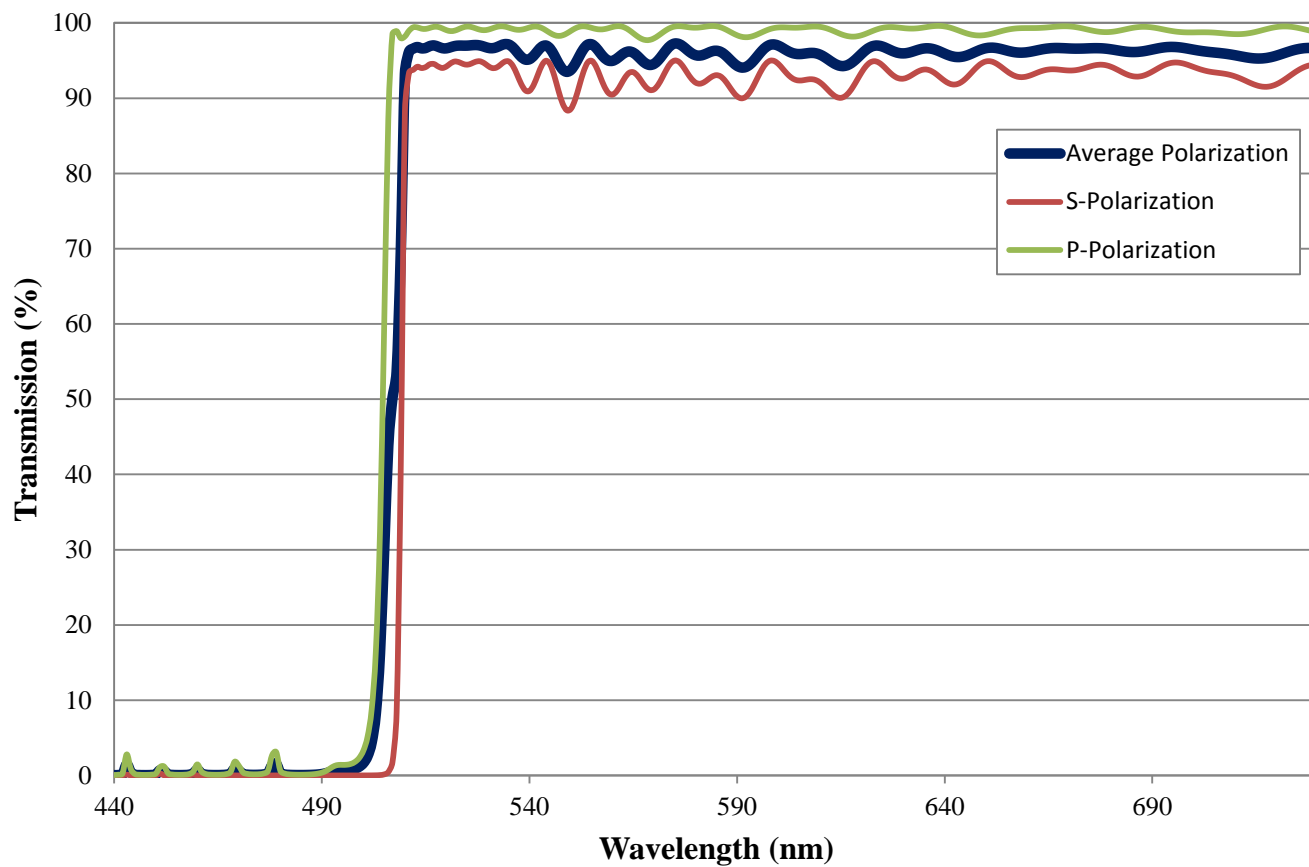

## 506nm Fluorescence Dichroic Filter FOR REFERENCE ONLY

COATING CURVE

## 506nm Fluorescence Dichroic Filter FOR REFERENCE ONLY