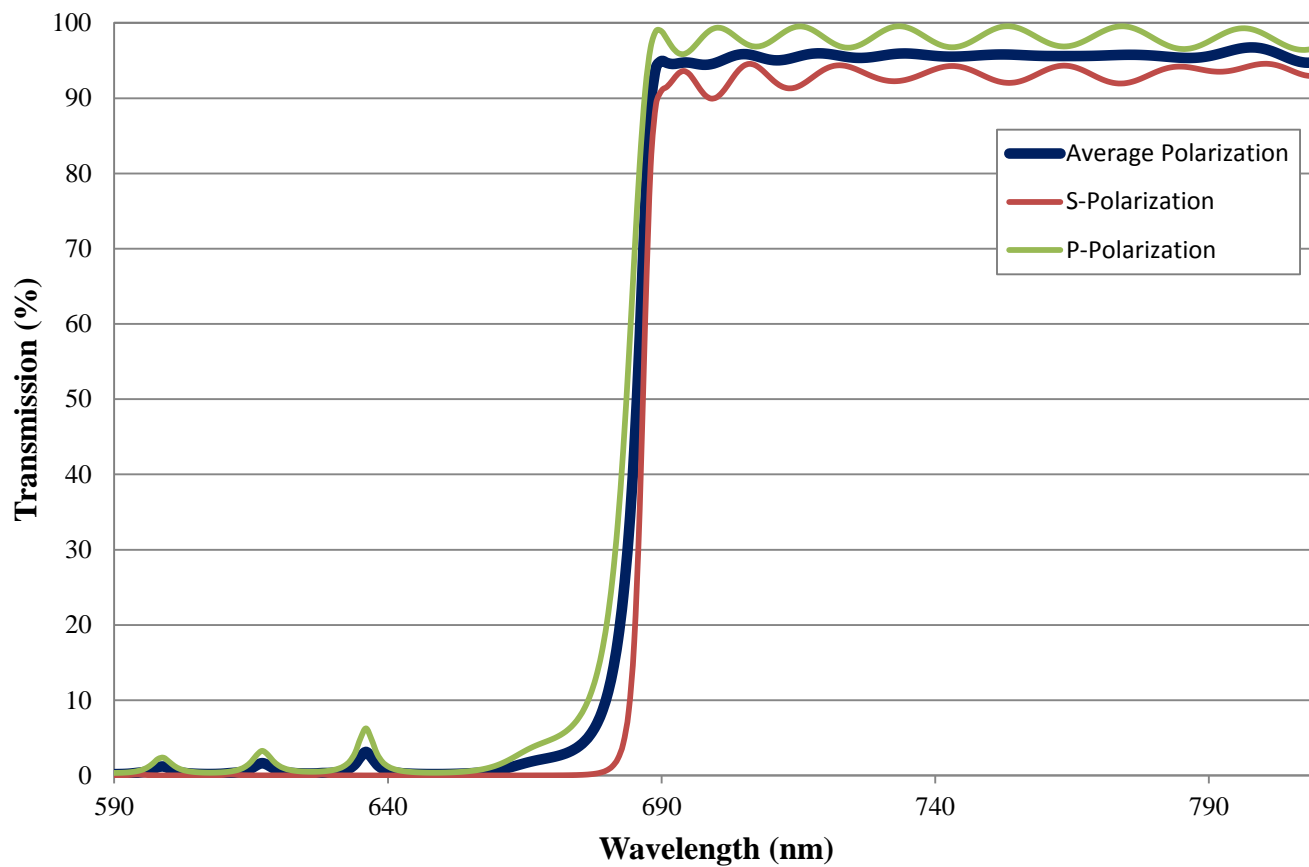

## 685nm Fluorescence Dichroic Filter FOR REFERENCE ONLY

COATING CURVE