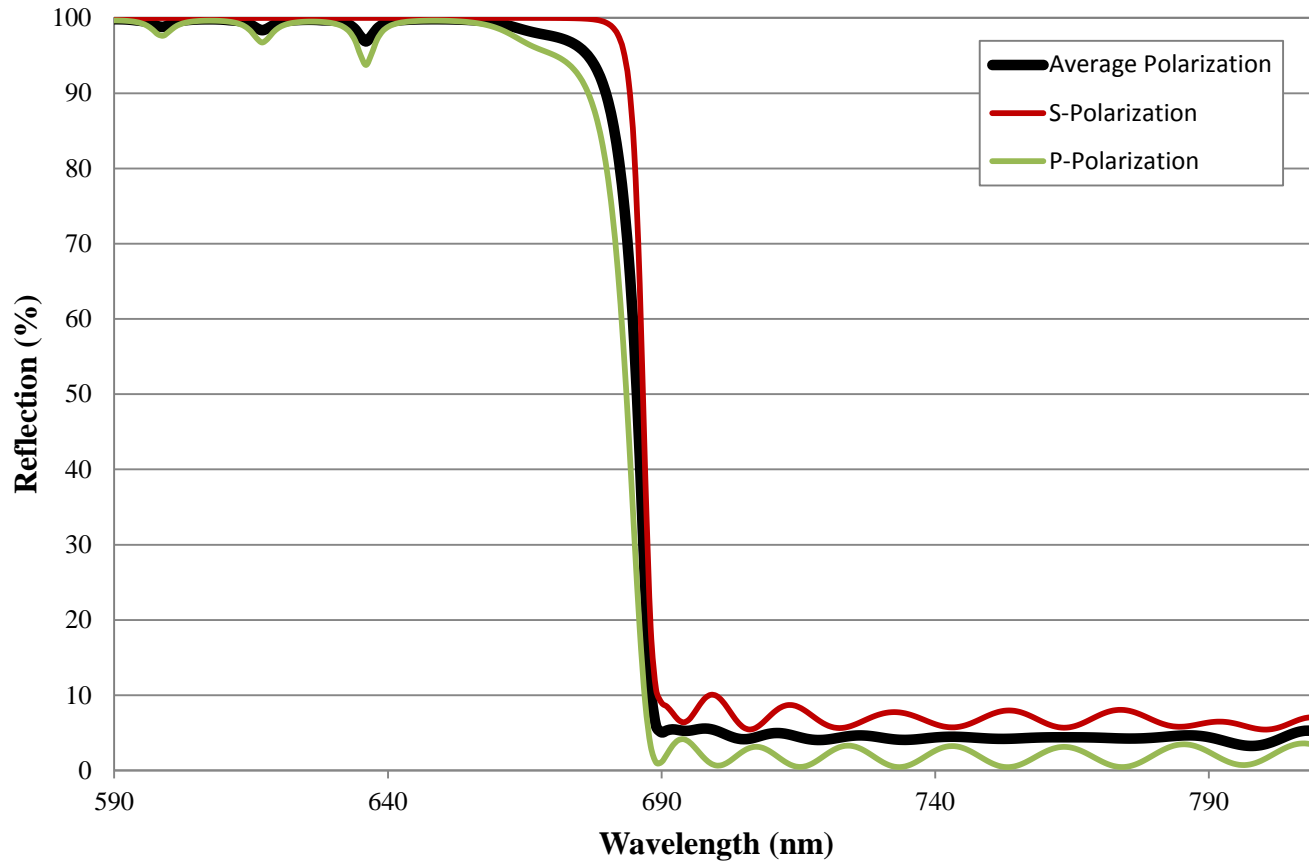

## 685nm Fluorescence Dichroic Filter FOR REFERENCE ONLY

COATING CURVE