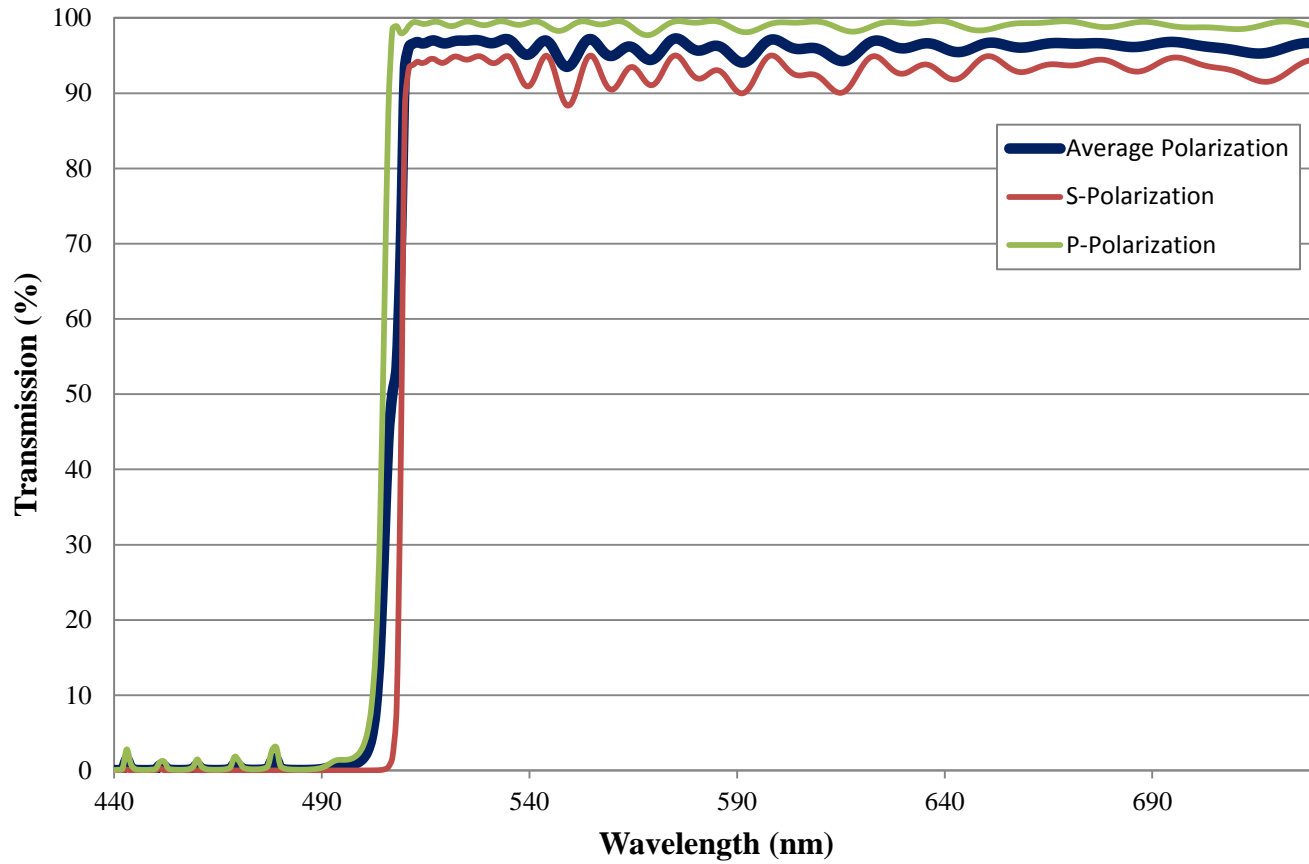

## 506nm Fluorescence Dichroic Filter FOR REFERENCE ONLY

COATING CURVE

## 506nm Fluorescence Dichroic Filter FOR REFERENCE ONLY