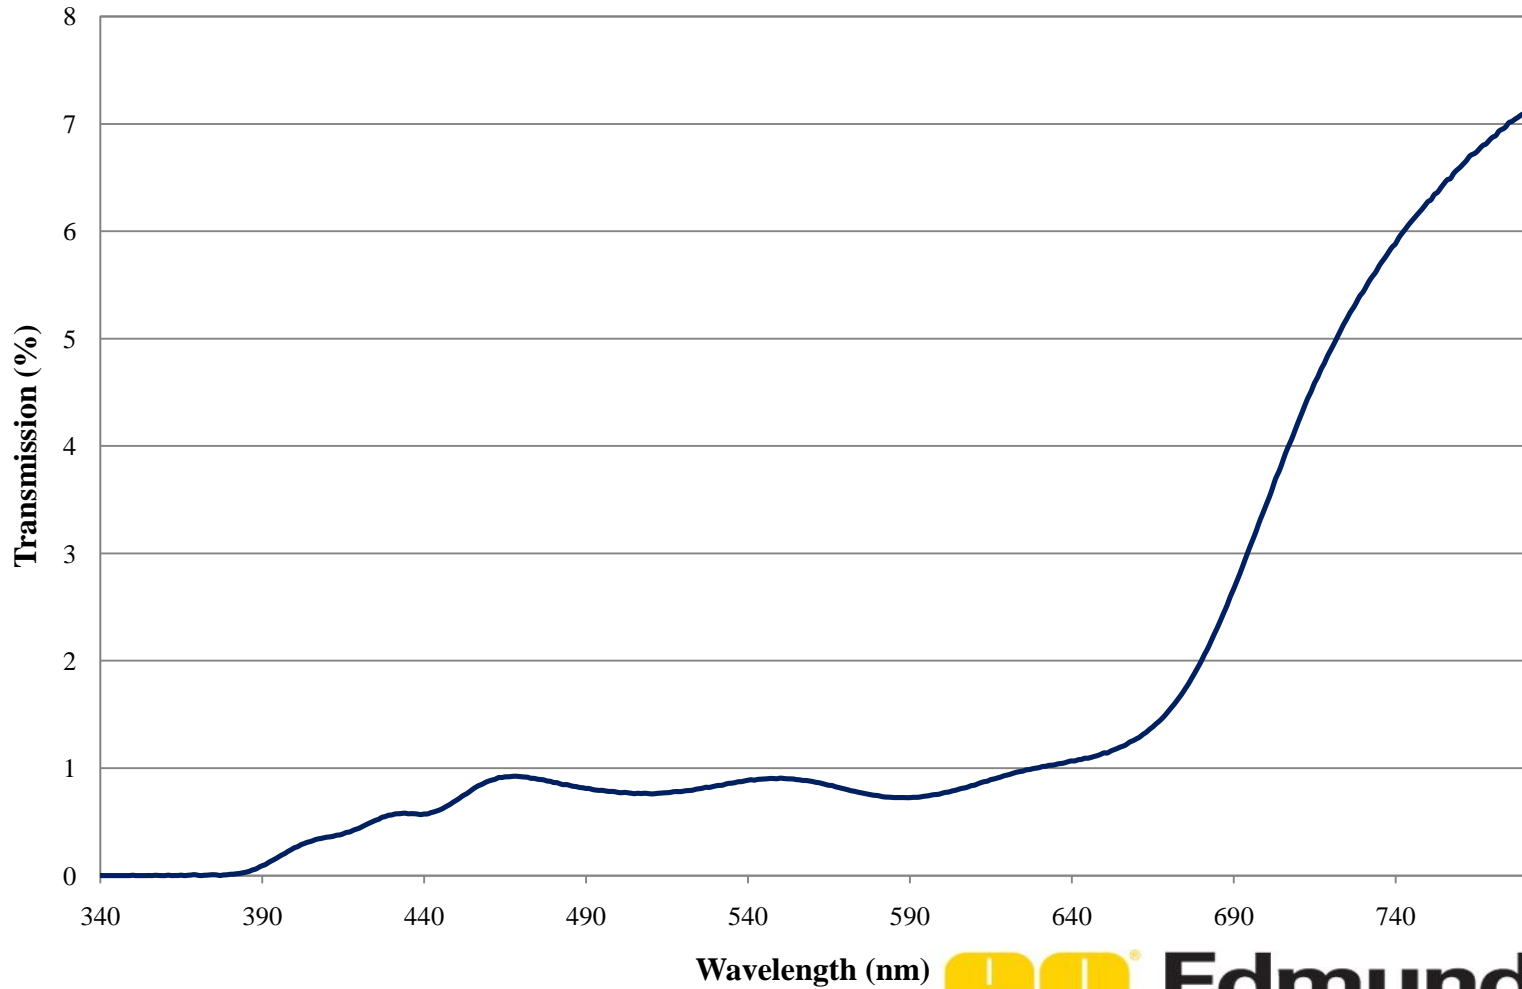

Coating Curve

Edmund Optics Inc.
USA | Asia | Europe

2.0 OD Absorptive ND Filter FOR REFERENCE ONLY

COATING CURVE

Wavelength (nm)

Edmund
optics | worldwide

www.edmundoptics.com