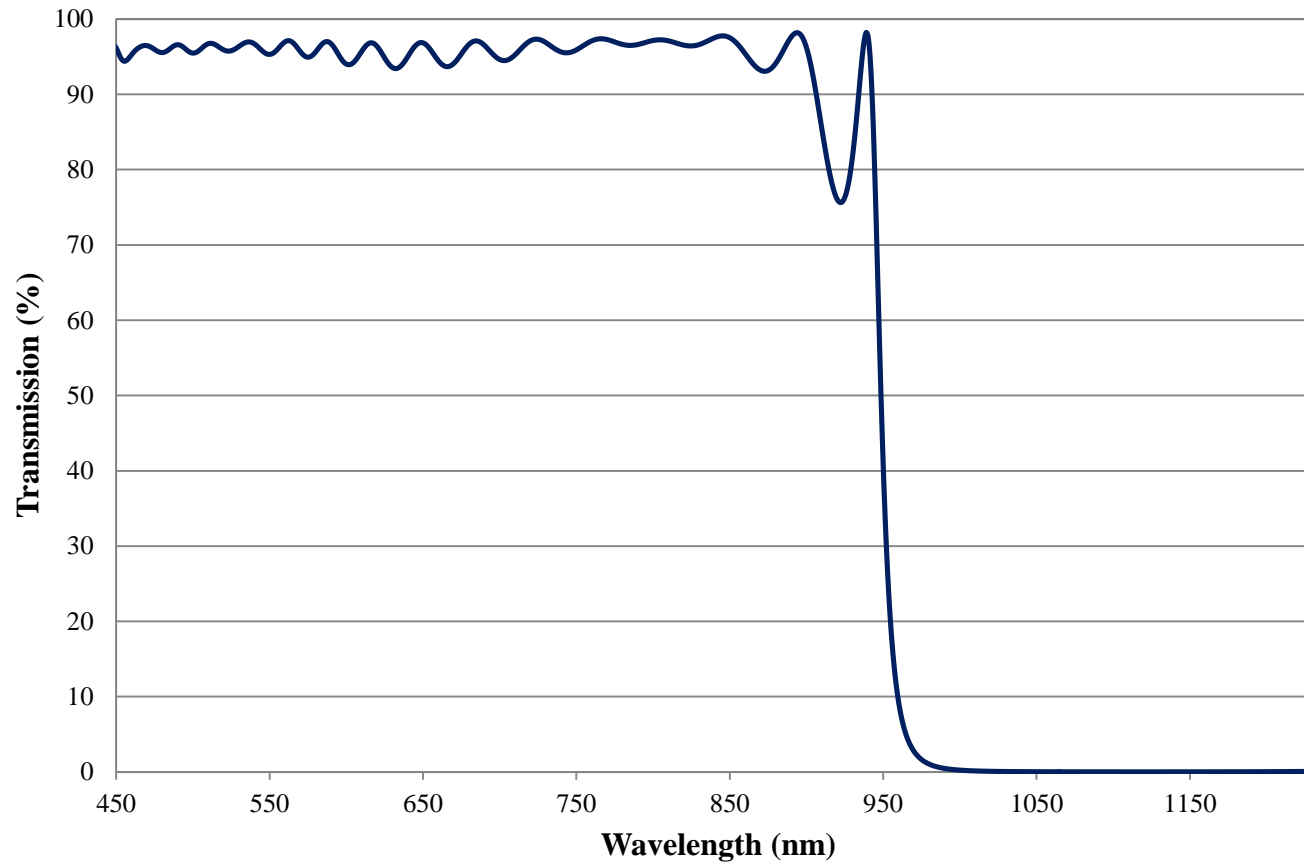

Coating Curve

Edmund Optics Inc.
USA | Asia | Europe

COATING CURVE

950nm Techspec Shortpass Filter: OD >2.0 Coating Performance FOR REFERENCE ONLY

Coating Curve

Edmund Optics Inc.
USA | Asia | Europe

COATING CURVE

950nm Techspec Shortpass Filter: OD >2.0 Coating Performance FOR REFERENCE ONLY