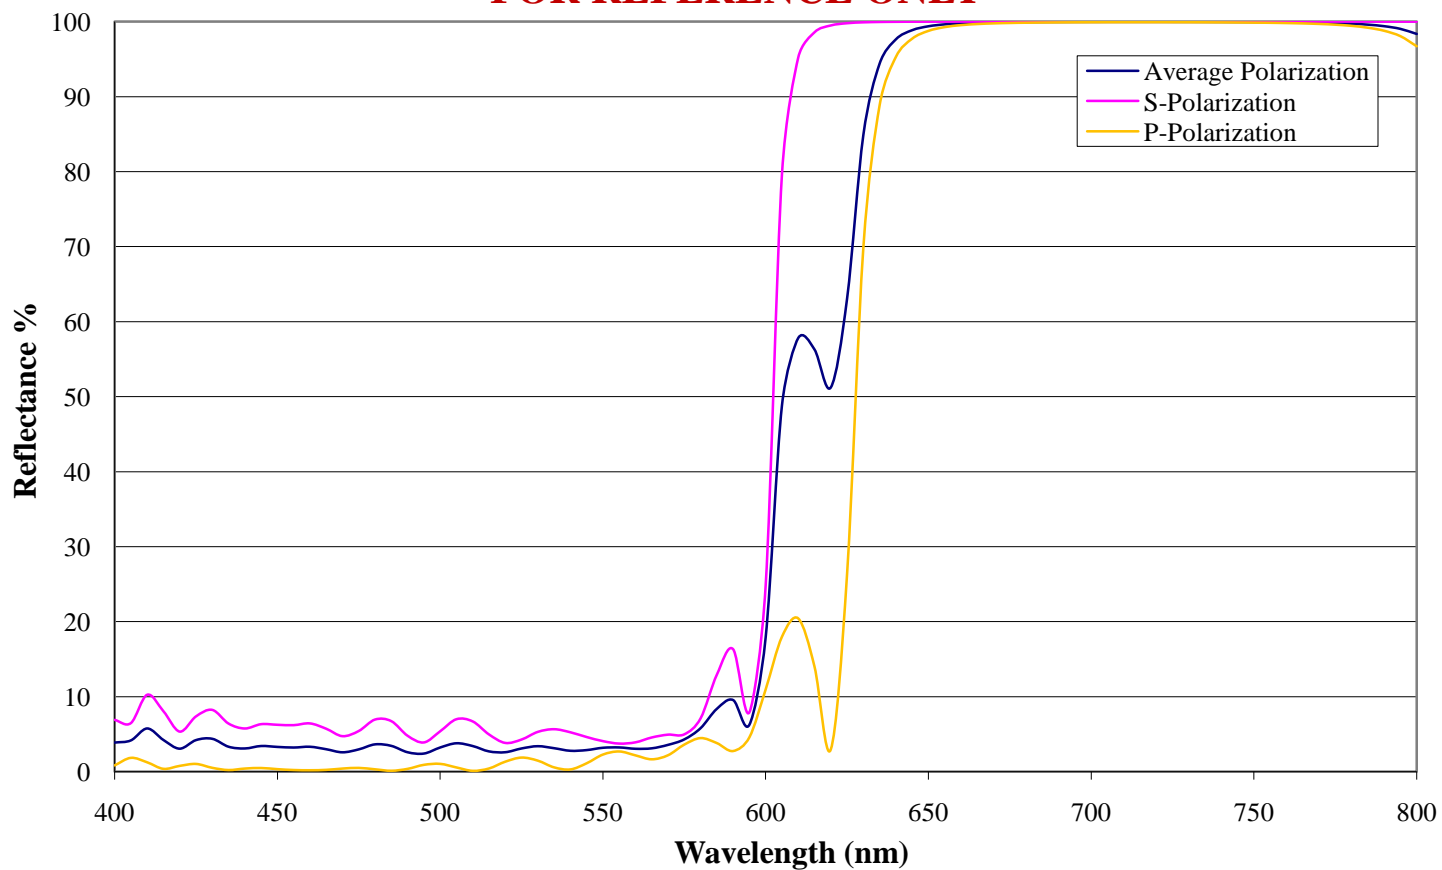

Coating Curve

Edmund Optics Inc.
USA | Asia | Europe

45° Red Reflective Dichroic Color Filter Coating Performance FOR REFERENCE ONLY

COATING CURVE