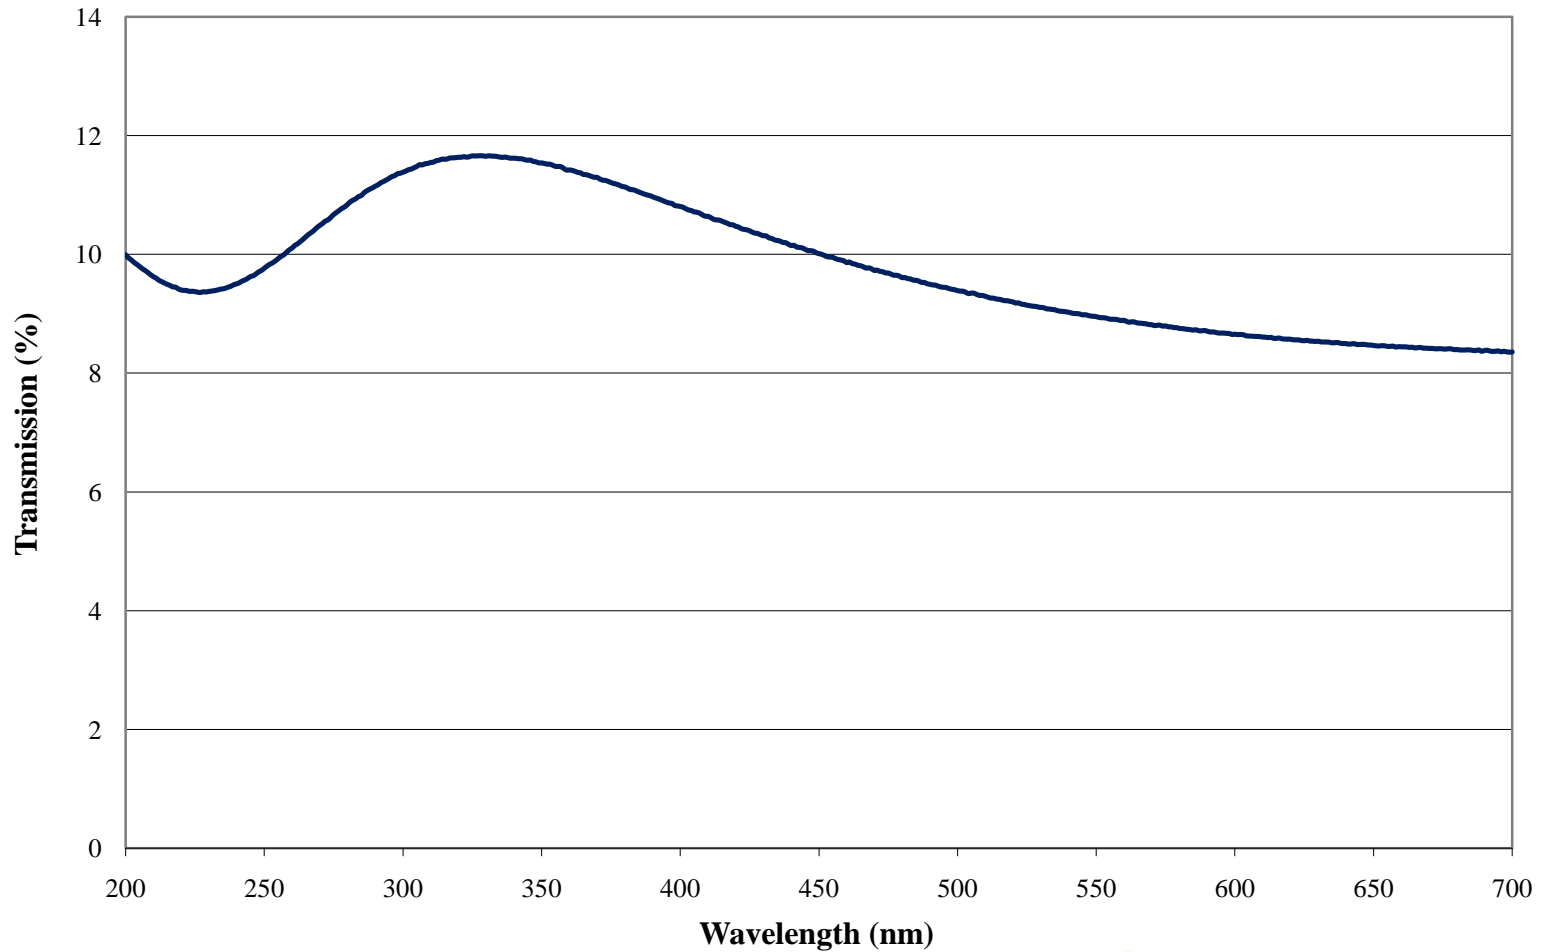

Coating Curve

Edmund Optics Inc.
USA | Asia | Europe

ND 1.0 Coating Performance FOR REFERENCE ONLY

COATING CURVE