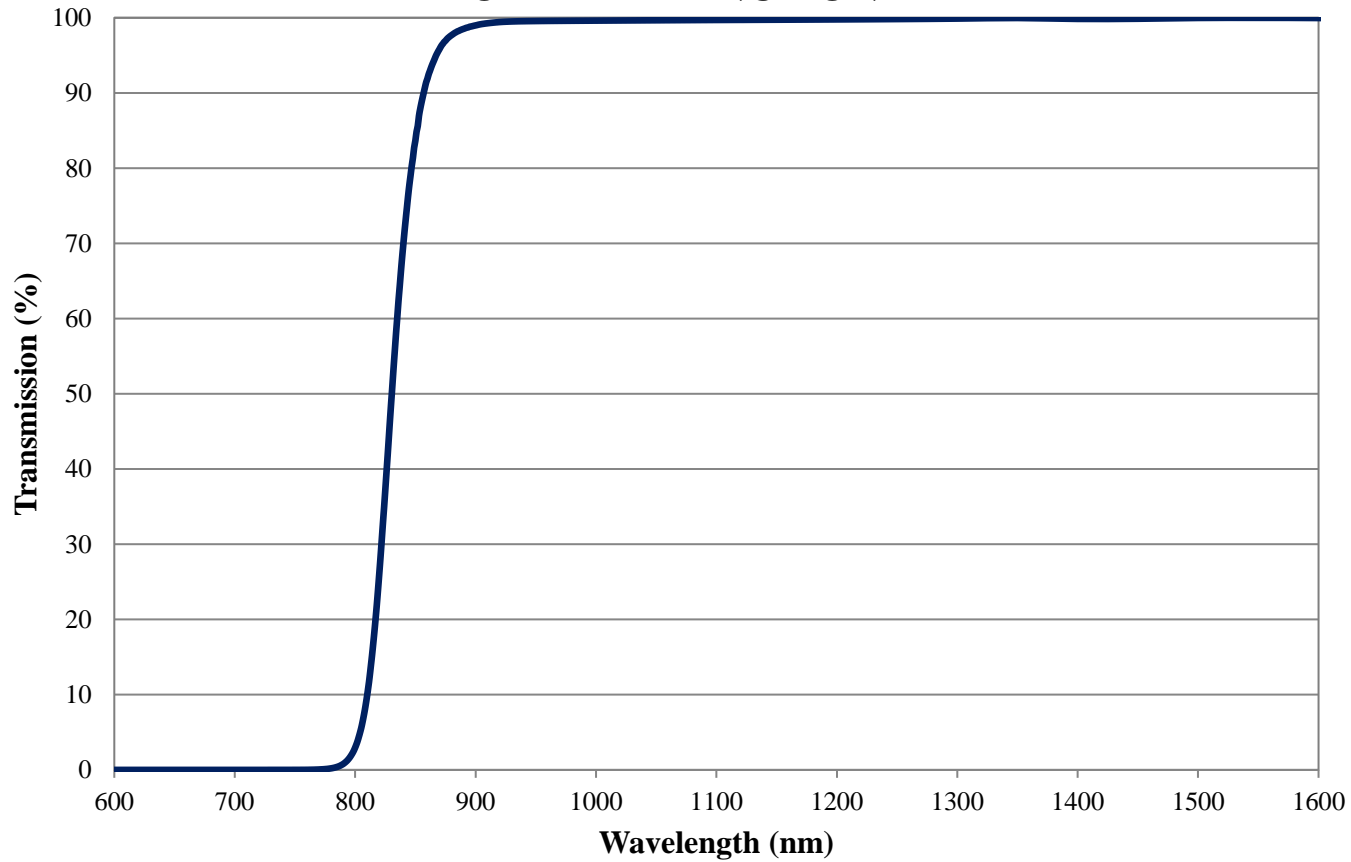

# Coating Curve

Edmund Optics Inc.  
USA | Asia | Europe

## RG-830 Longpass Filter Internal Transmittance 3mm Thickness FOR REFERENCE ONLY

COATING CURVE