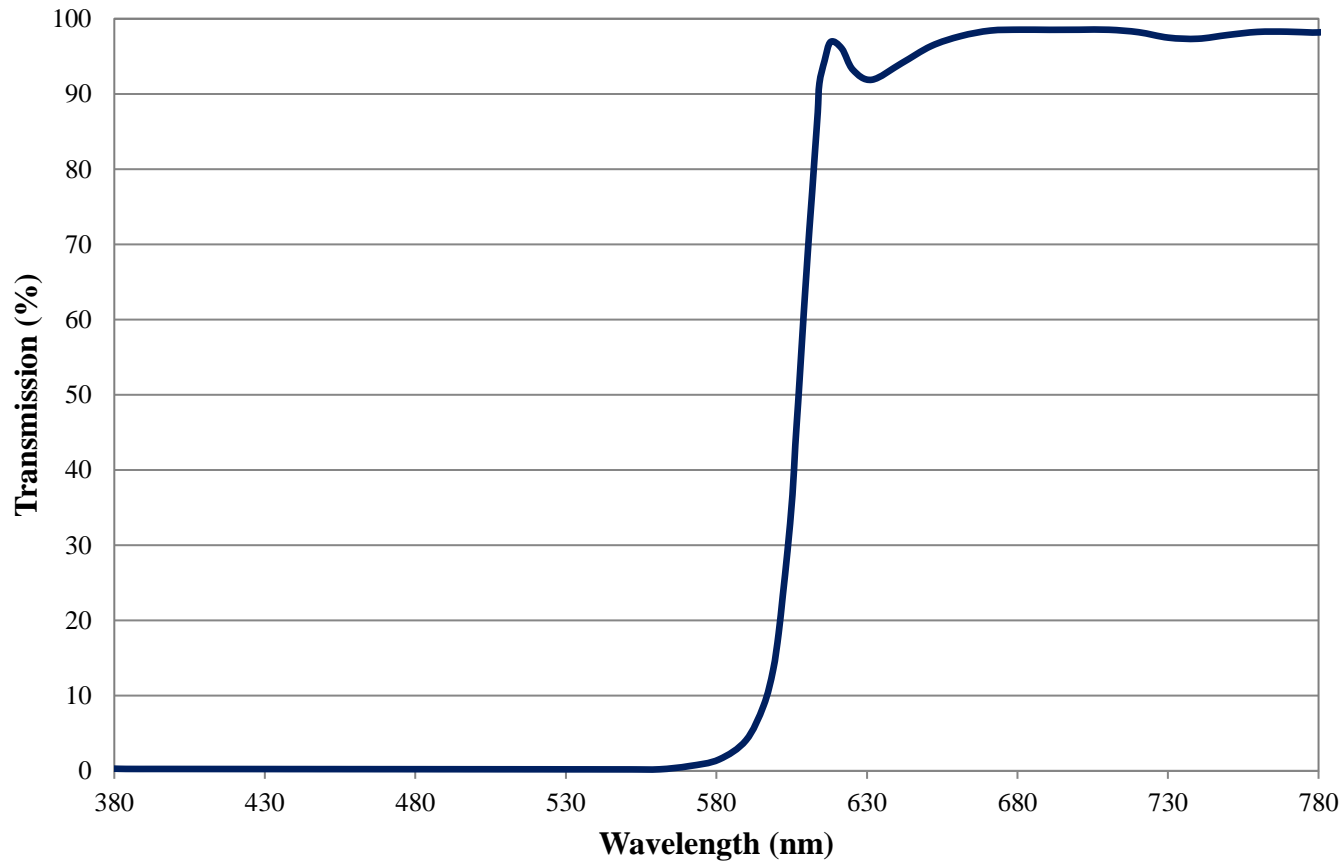

## Red Additive Color Dichroic Filter Coating Performance FOR REFERENCE ONLY

COATING CURVE