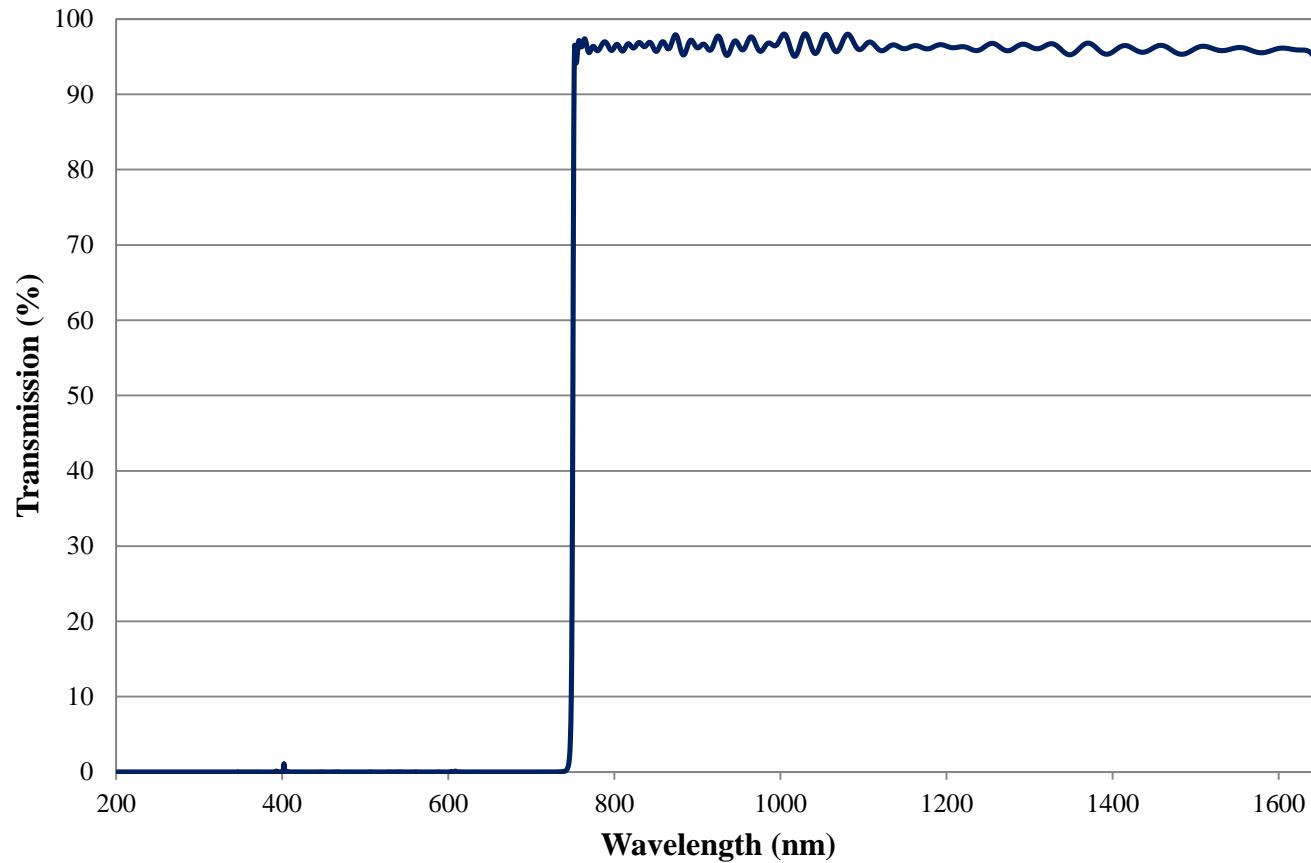

Coating Curve

Edmund Optics Inc.
USA | Asia | Europe

COATING CURVE

750nm High Performance Longpass Filter, OD >4.0 Coating Performance FOR REFERENCE ONLY

Coating Curve

Edmund Optics Inc.
USA | Asia | Europe

COATING CURVE

750nm High Performance Longpass Filter OD >4.0 Coating Performance FOR REFERENCE ONLY