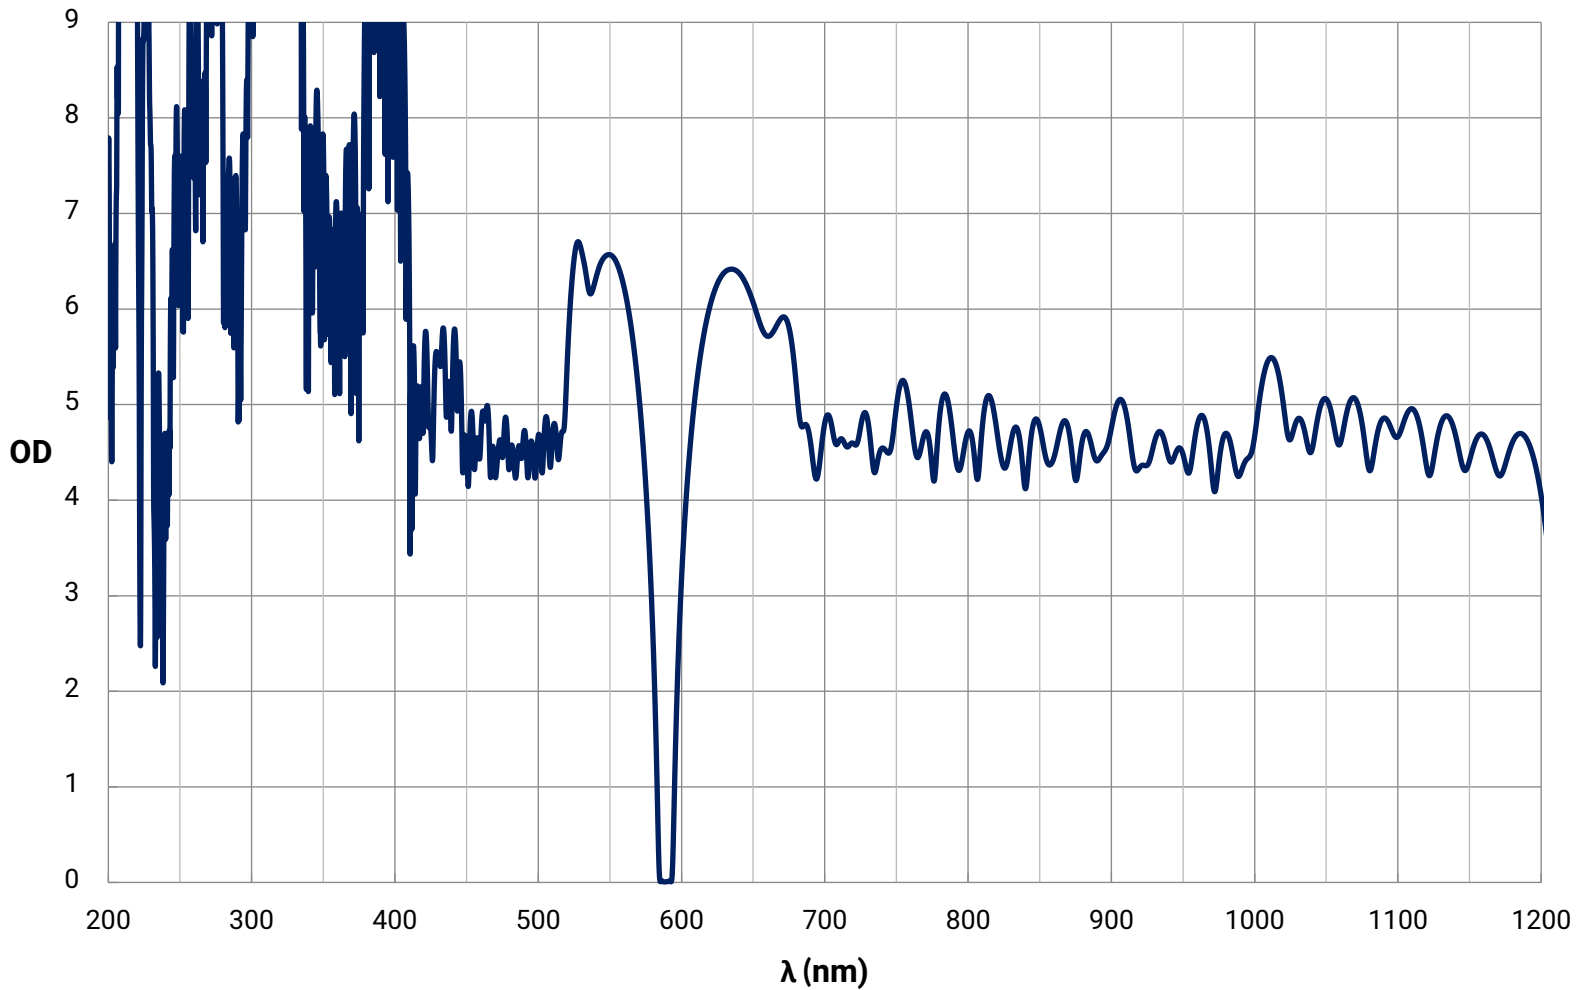

Bandpass Filter Curve

[Download Data \(Excel\)](#)

[View Data \(Text\)](#)

589nm CWL, Hard Coated OD 4.0 10nm Bandpass Filter

Theoretical Transmission Curve

© COPYRIGHT 2020 EDMUND OPTICS, INC. ALL RIGHTS RESERVED

Bandpass Filter Curve

[Download Data \(Excel\)](#)

[View Data \(Text\)](#)

589nm CWL, Hard Coated OD 4.0 10nm Bandpass Filter

Theoretical Optical Density Curve

© COP YRIGHT 2020 EDMUND OPTICS, INC. ALL RIGHTS RESERVED