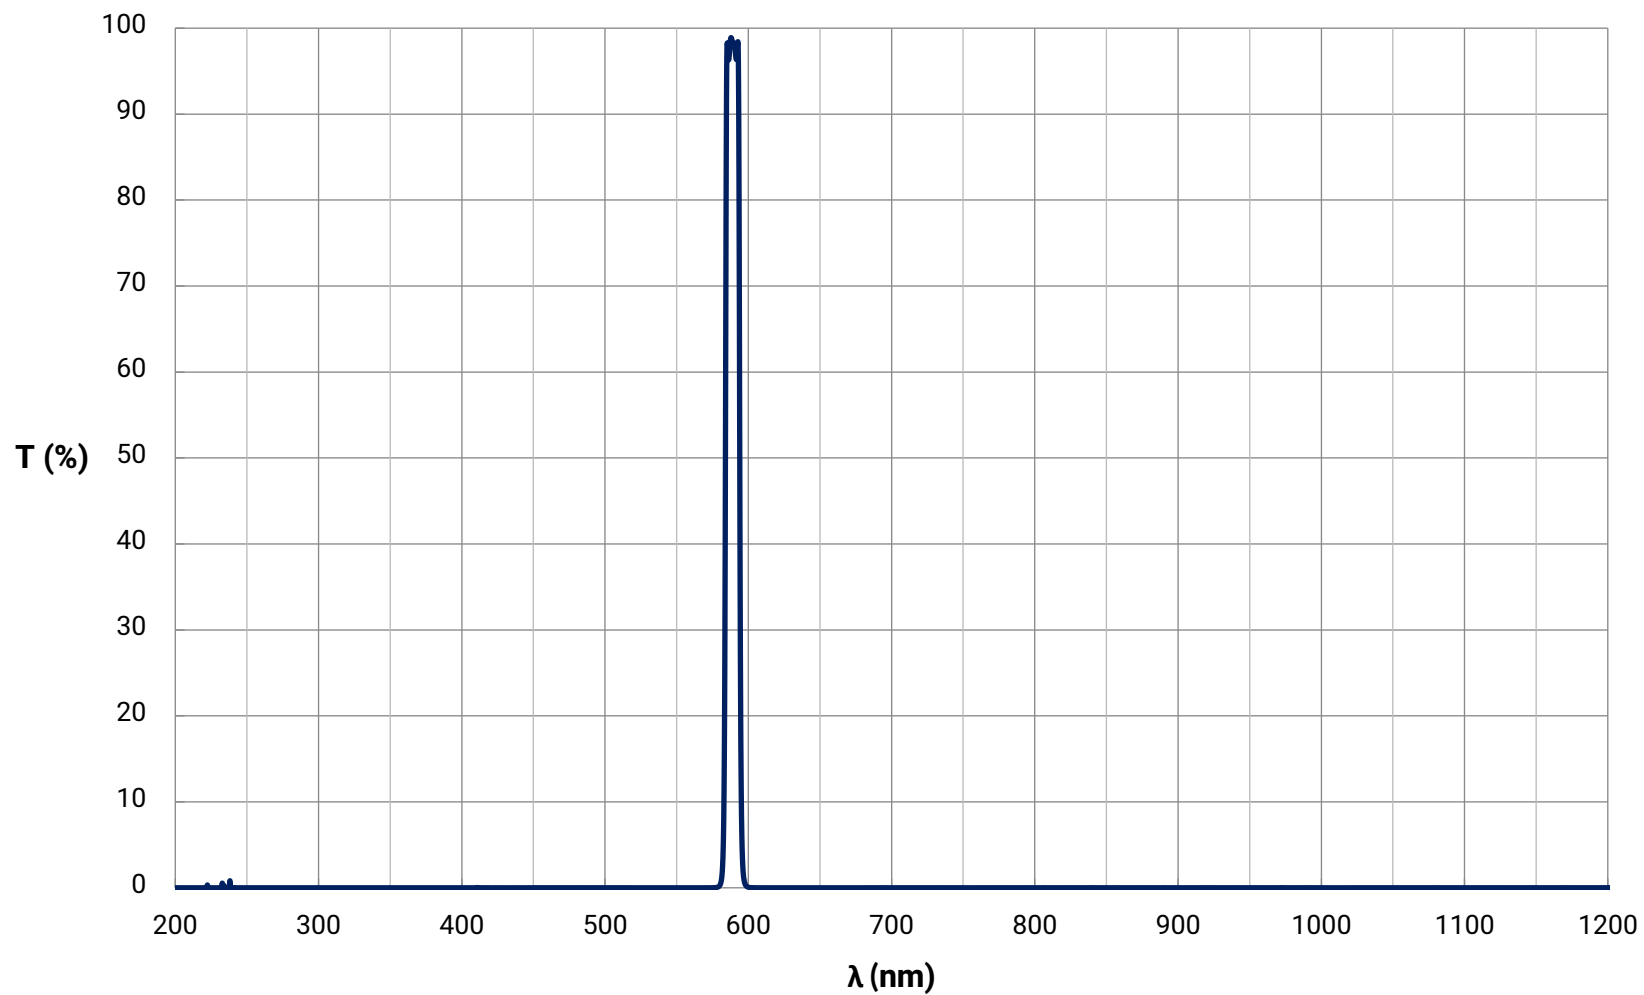

Bandpass Filter Curve

[Download Data \(Excel\)](#)

[View Data \(Text\)](#)

589nm CWL, Hard Coated OD 4.0 10nm Bandpass Filter

Theoretical Transmission Curve

© COPYRIGHT 2020 EDMUND OPTICS, INC. ALL RIGHTS RESERVED

Bandpass Filter Curve

[Download Data \(Excel\)](#)

[View Data \(Text\)](#)

589nm CWL, Hard Coated OD 4.0 10nm Bandpass Filter

Theoretical Optical Density Curve

© COP YRIGHT 2020 EDMUND OPTICS, INC. ALL RIGHTS RESERVED