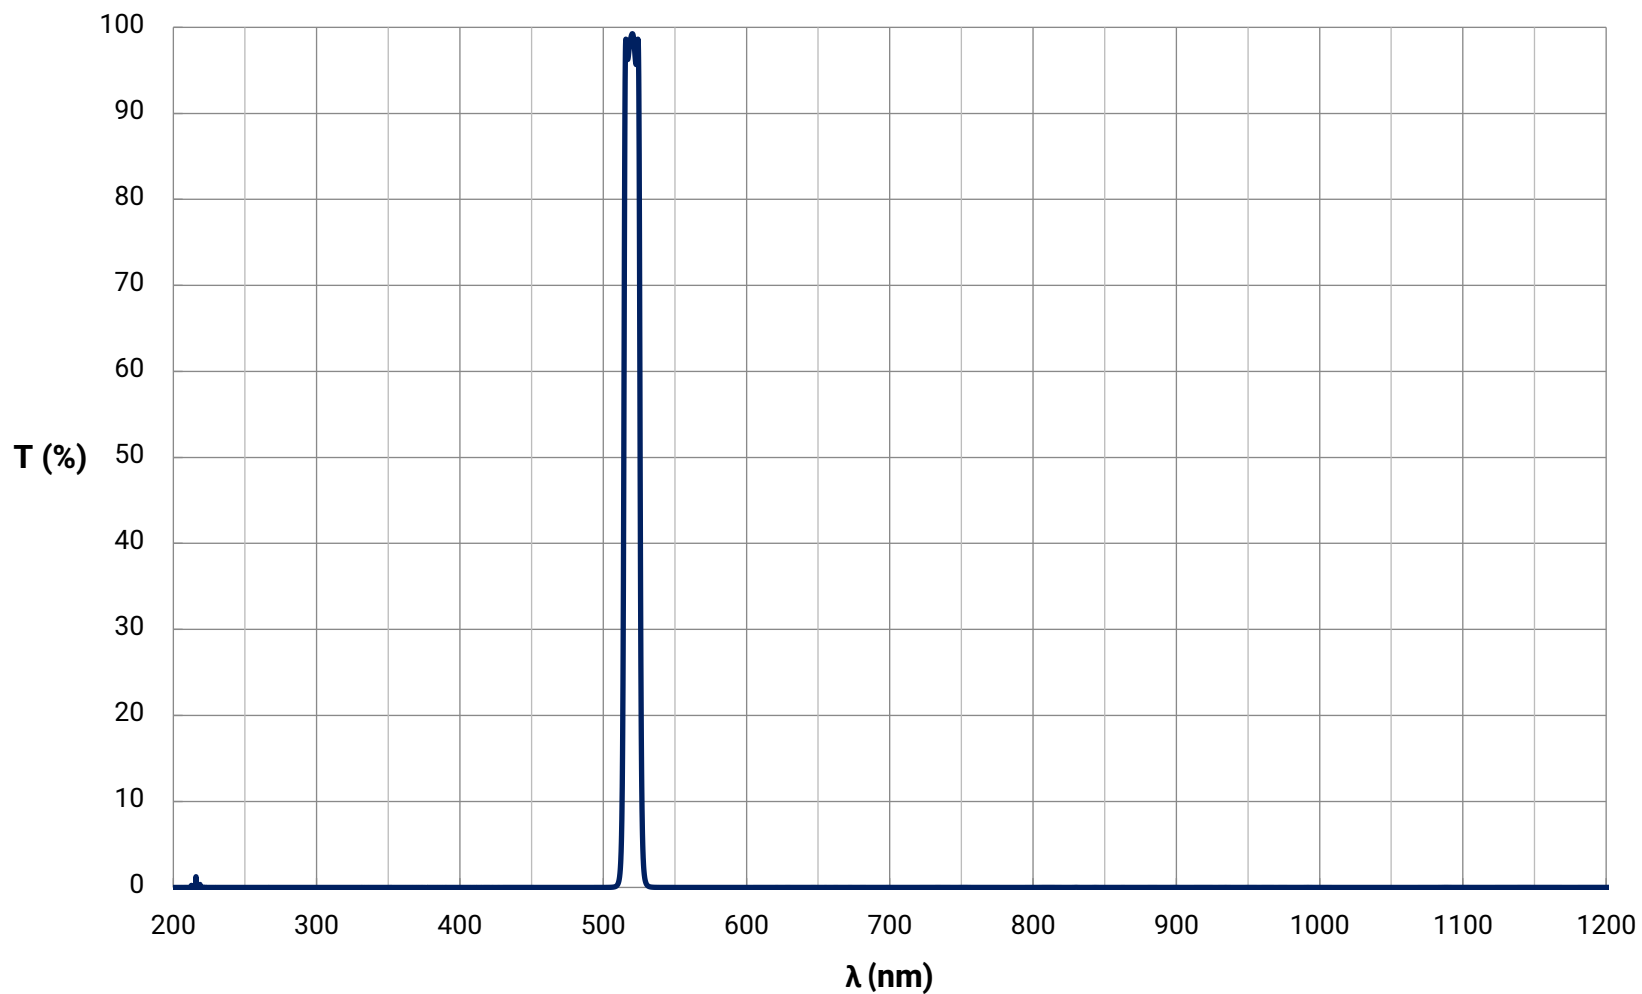

Bandpass Filter Curve

[Download Data \(Excel\)](#)

[View Data \(Text\)](#)

520nm CWL, Hard Coated OD 4.0 10nm Bandpass Filter

Theoretical Transmission Curve

© COP YRIGHT 2020 EDMUND OPTICS, INC. ALL RIGHTS RESERVED

Bandpass Filter Curve

[Download Data \(Excel\)](#)

[View Data \(Text\)](#)

520nm CWL, Hard Coated OD 4.0 10nm Bandpass Filter

Theoretical Optical Density Curve

© COP VRIGHT 2020 EDMUND OPTICS, INC. ALL RIGHTS RESERVED