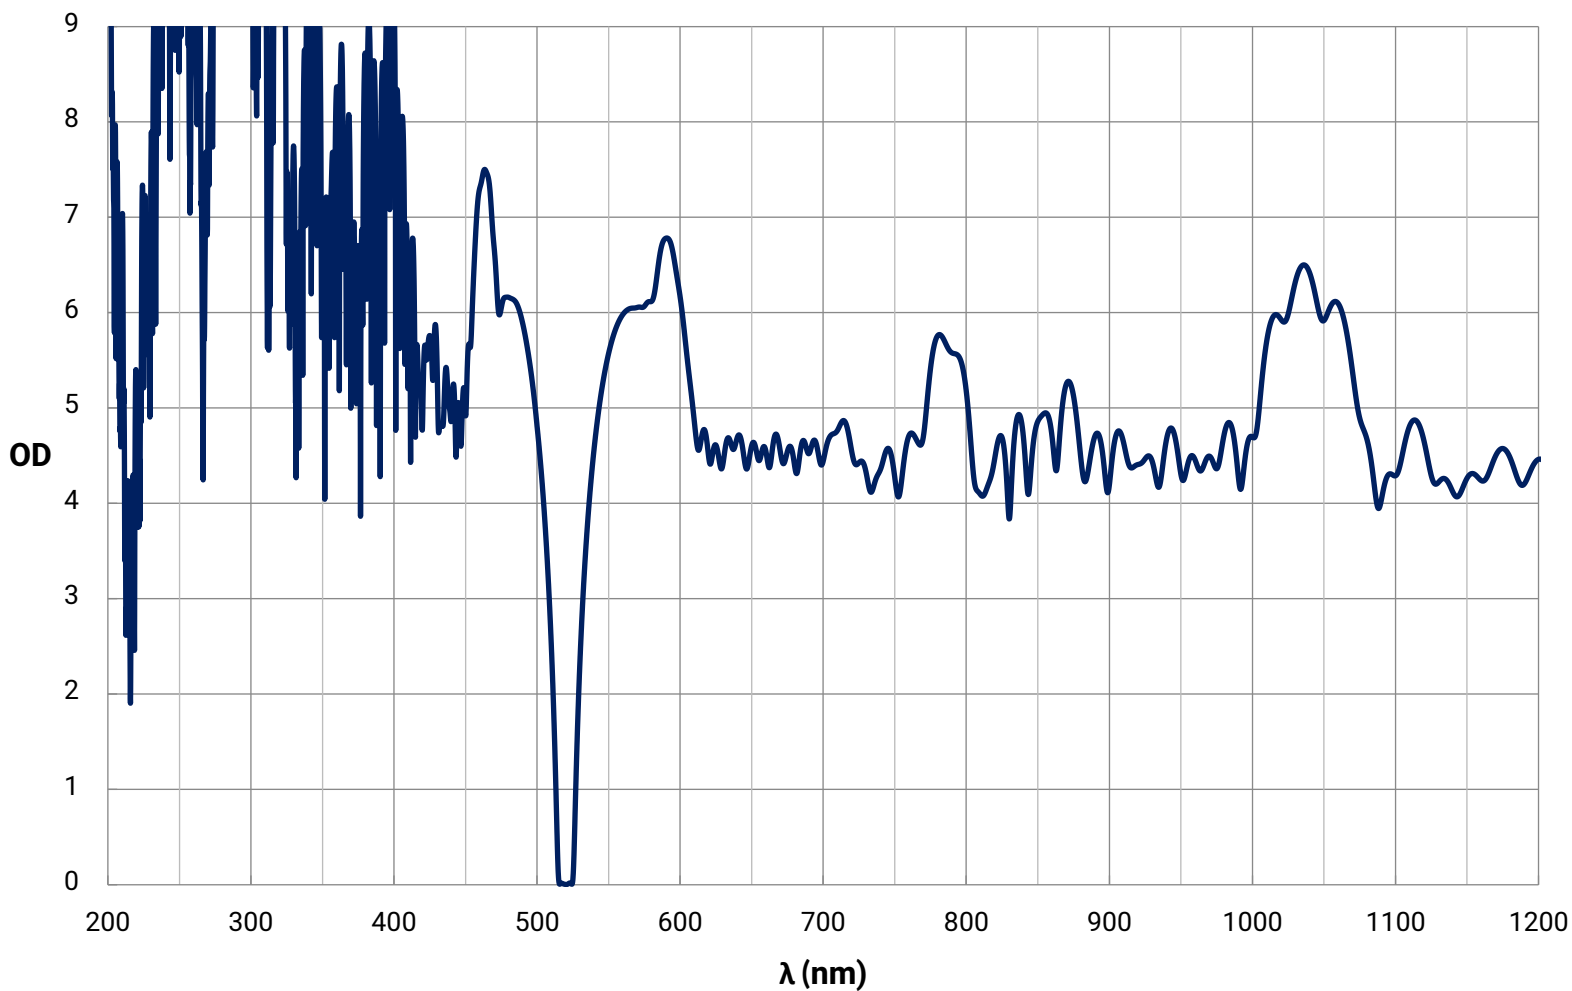

Bandpass Filter Curve

[Download Data \(Excel\)](#)

[View Data \(Text\)](#)

520nm CWL, Hard Coated OD 4.0 10nm Bandpass Filter

Theoretical Transmission Curve

© COP YRIGHT 2020 EDMUND OPTICS, INC. ALL RIGHTS RESERVED

Bandpass Filter Curve

[Download Data \(Excel\)](#)

[View Data \(Text\)](#)

520nm CWL, Hard Coated OD 4.0 10nm Bandpass Filter

Theoretical Optical Density Curve

© COP VRIGHT 2020 EDMUND OPTICS, INC. ALL RIGHTS RESERVED